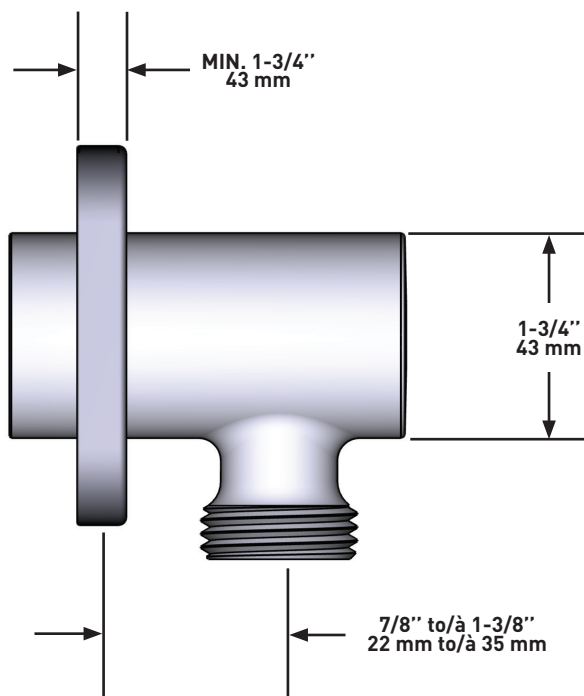

SPECIFICATIONS

DESCRIPTION

- Adjustable depth
- ½ outlet male
- ½ NPT inlet female

WARRANTY

- Most products or parts carry "Limited Warranties" against manufacturing defects. For US customers please visit houseofrohl.com/support and for Canadian customers please visit houseofrohl.ca/support for complete product and finish warranty.

Elbow supply

MODELS: 772

For warranty or additional information, contact:

US Customers

U.S.A.
houseofrohl.com/support
1-800-777-9762

QUEBEC / MARITIMES / WESTERN CANADA
QUÉBEC / MARITIMES / OUEST CANADIEN
QUEBEC / MARITIMOS / CANADA OCCIDENTAL
houseofrohl.ca/support
1-866-473-8442

Canadian Customers

ONTARIO
houseofrohl.ca/support
1-800-287-5354