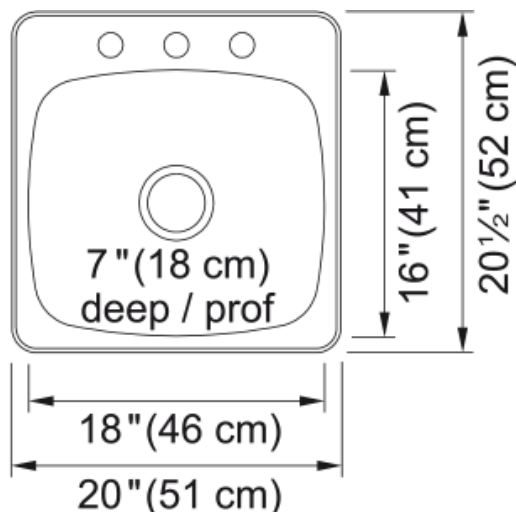

Reginox Drop In Sink - RSL2020-3 | 101.0045.302

Technical Data

Aspect

Sink type	Sink
Type of material	Stainless steel
Number of bowls	1
Color	Steel
Surface finish	High gloss

Product Dimensions

Exterior size: right to left	20.472
Exterior size: front to back	20.079
Large bowl size: right to left	15.984
Large bowl size: front to back	17.992
Large bowl: depth	7.008

Installation

Minimum cabinet size	24"
----------------------	-----

Product specifications

Installation type	Topmount / drop in
Drain hole	3 1/2"
Position of drainer	No drainer

Product identification

Product brand	Kindred
Collection	Reginox

Features

Drainers number	No drainer
Product reversibility	No
Faucet ledge	Yes
Strainer assembly included	Yes
Strainer assembly type	Manual
Overflow	No

Number of faucet holes	3
Soap dispenser hole	No