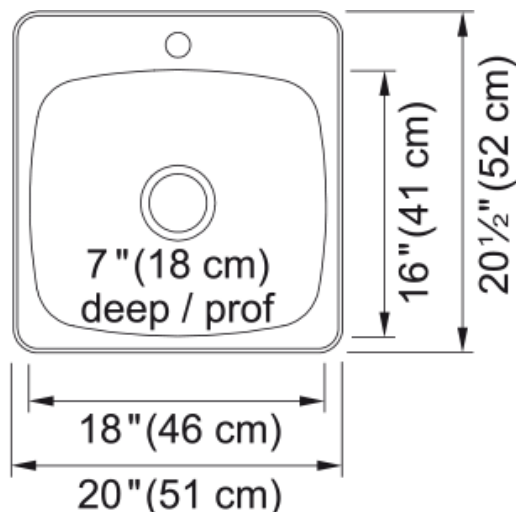

Reginox Drop In Sink - RSL2020-1 | 101.0045.301

Technical Data

Aspect

Sink type	Sink
Type of material	Stainless steel
Number of bowls	1
Color	Steel
Surface finish	High gloss

Product Dimensions

Exterior size: right to left	20.472
Exterior size: front to back	20.079
Large bowl size: right to left	15.984
Large bowl size: front to back	17.992
Large bowl: depth	7.008

Installation

Minimum cabinet size	24"
----------------------	-----

Product specifications

Installation type	Topmount / drop in
Drain hole	3 1/2"
Position of drainer	No drainer

Product identification

Product brand	Kindred
Collection	Reginox

Features

Drainers number	No drainer
Product reversibility	No
Faucet ledge	Yes
Strainer assembly included	Yes
Strainer assembly type	Manual
Overflow	No

Number of faucet holes	1
Soap dispenser hole	No